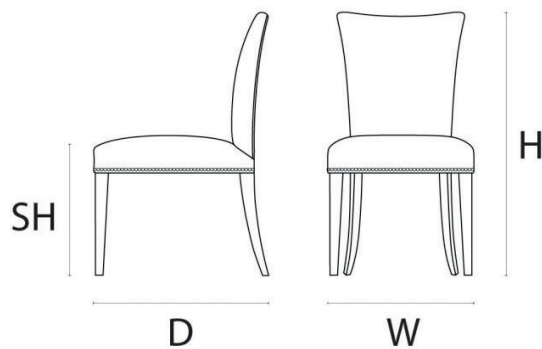

ROLLINS

Classic, glamorous and versatile, the Rollins simple silhouette with a tall backrest for additional full body comfort. Sitting on tapered beech ebony ATW01 legs. This piece is upholstered in textured metallic toned silk, with accent stud details in polished chrome. Offering subtle elements of texture and added character to any luxurious space.

The Colorado is also available as a carver.

DIMENSIONS

Size A

Width (W) 50cm

Depth (D) 58cm

Height (H) 90cm

Seat Height (SH) 47cm

FABRIC QUANTITY

Plain 1.5m

Velvet & Pattern 1.9m

Leather 2.5sqm

Custom sizes + finishes are available on request.

PRODUCT CODE

DIN-CHAIR-ROLL

© 2022 Ateliers London

ATELIERS LONDON