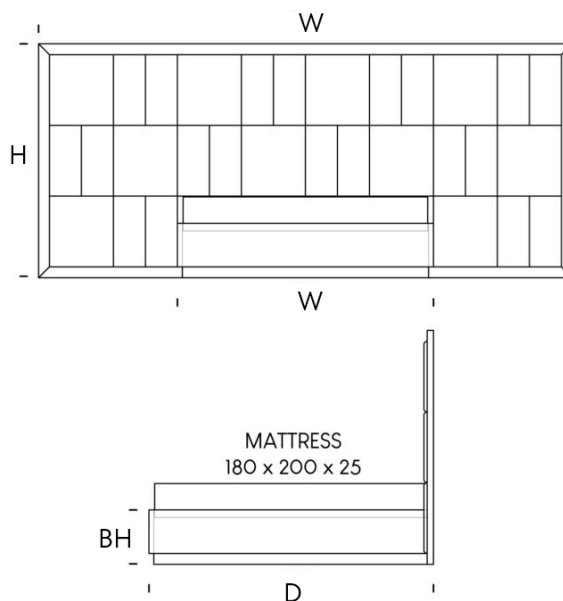

PRODUCT CODE

BED-RENÉ-SKING

ATELIERS LONDON

Bespoke manufacturers of luxury upholstery & cabinetry – Made in London

atelierslondon.com / +44 (0) 208 159 3750 / info@atelierslondon.com