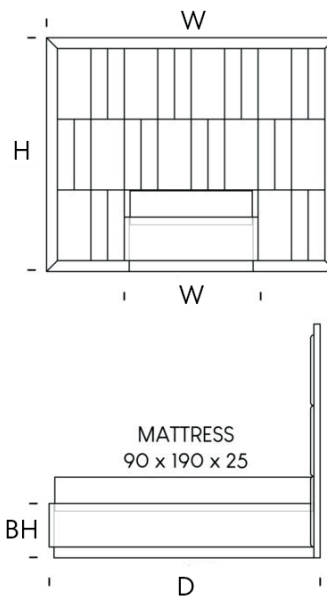

RENÉE

Perfectly on trend, and boldly designed featuring a stylish geometric pattern, the Renée single bed is a sensational piece, creating the immersive sense of luxury. The headboard features a panelled effect detail with a show wood frame finished in beech walnut ATW07. Ideal for additional texture to even the most serene space.

The Renée bed is also available as a Small Double, Double, King, Super King and Emperor.

DIMENSIONS

Size Single

Headboard

Width (W) 213cm

Depth (D) 8cm

Height (H) 172cm

Bed Base

Width (W) 98cm

Depth (D) 199.4cm

Height (BH) 40cm

FABRIC QUANTITY

Plain 7m

Velvet & Pattern 8.75m

Leather 14.4sqm

Custom sizes + finishes are available on request.

PRODUCT CODE

BED-RENÉE-SNG

© 2022 Ateliers London

ATELIERS LONDON

Bespoke manufacturers of luxury upholstery & cabinetry – Made in London

atelierslondon.com / +44 (0) 208 159 3750 / info@atelierslondon.com