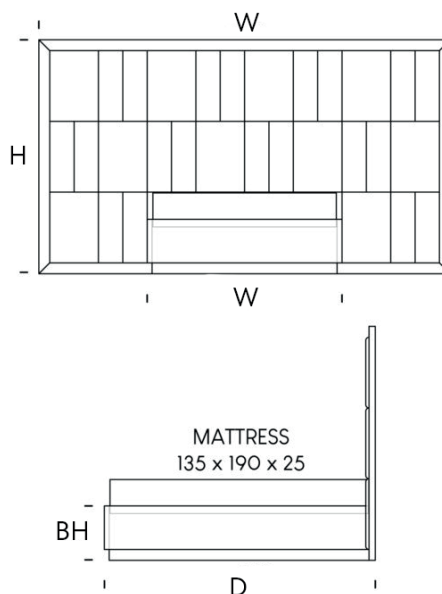

PRODUCT CODE

BED-RENÉ-DBL

ATELIERS LONDON

Bespoke manufacturers of luxury upholstery & cabinetry – Made in London

atelierslondon.com / +44 (0) 208 159 3750 / info@atelierslondon.com