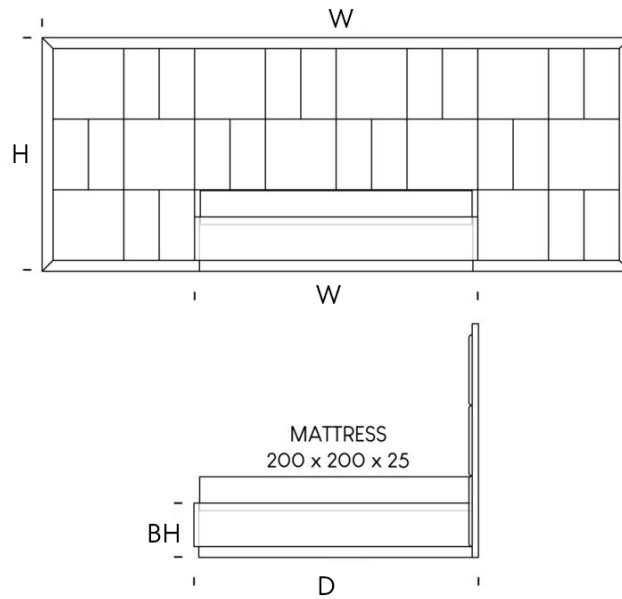

DIMENSIONS

Size Emperor

Headboard

Width (W) 433cm

Depth (D) 8cm

Height (H) 172cm

Bed Base

Width (W) 208cm

Depth (D) 209.4cm

Height (BH) 40cm

FABRIC QUANTITY

Plain 13.5m

Velvet & Pattern 16.875m

Leather 27.8sqm

Custom sizes + finishes are available on request.

PRODUCT CODE

BED-RENÉ-EMP

ATELIERS LONDON

Bespoke manufacturers of luxury upholstery & cabinetry – Made in London

atelierslondon.com / +44 (0) 208 159 3750 / info@atelierslondon.com