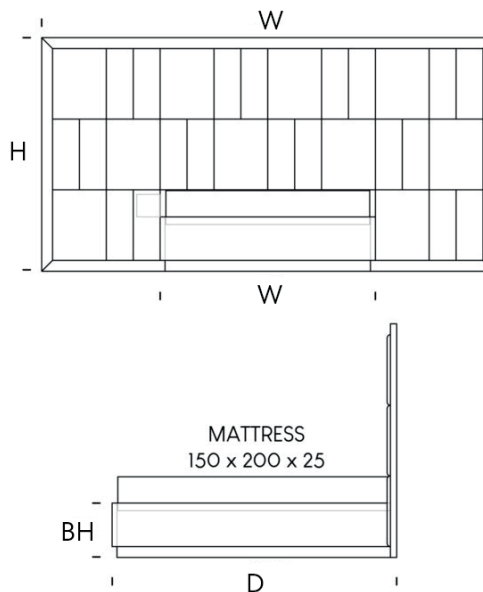

DIMENSIONS

Size King

Headboard

Width (W) 333cm

Depth (D) 8cm

Height (H) 172cm

Bed Base

Width (W) 158cm

Depth (D) 209.4cm

Height (BH) 40cm

FABRIC QUANTITY

Plain 10.5m

Velvet & Pattern 13.125m

Leather 21.7sqm

Custom sizes + finishes are available on request.

PRODUCT CODE

BED-RENÉ-KING

DIMENSIONS

Size Super King

Headboard

Width (W) 393cm

Depth (D) 8cm

Height (H) 172cm

Bed Base

Width (W) 188cm

Depth (D) 209.4cm

Height (BH) 40cm

FABRIC QUANTITY

Plain 11.5m

Velvet & Pattern 14.375m

Leather 23.7sqm

Custom sizes + finishes are available on request.