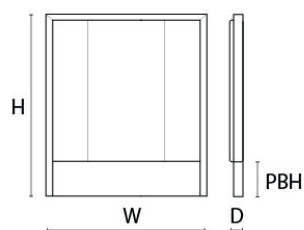

MONTCALM

A simple but versatile design depending on the paired fabric, the Montcalm single headboard is the perfect addition any interior scheme. Its three panelled design is upholstered in an electric blue silk, surrounded by a contrasting show wood frame in beech ebony ATW01.

The Montcalm headboard is available as a Single, Small Double, Double, King, Super King and Emperor.

DIMENSIONS

Size Single

Headboard

Width (W) 97cm

Depth (D) 8cm

Height (H) 110cm

FABRIC QUANTITY

Plain 2m

Velvet & Pattern 2.5m

Leather 4.1sqm

Custom sizes + finishes are available on request.

PRODUCT CODE

HEAD-MONT-SNG

© 2022 Ateliers London

ATELIERS LONDON

Bespoke manufacturers of luxury upholstery & cabinetry – Made in London

atelierslondon.com / +44 (0) 208 159 3750 / info@atelierslondon.com