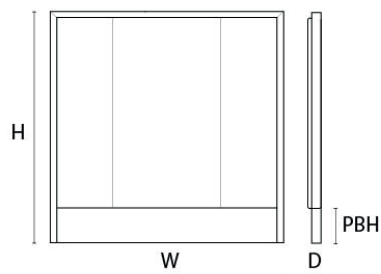

PRODUCT CODE

HEAD-MONT-DBL

ATELIERS LONDON

Bespoke manufacturers of luxury upholstery & cabinetry – Made in London

atelierslondon.com / +44 (0) 208 159 3750 / info@atelierslondon.com