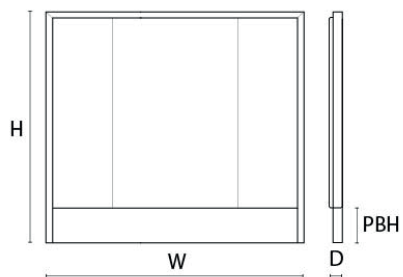

DIMENSIONS

Size King

Headboard

Width (W) 156cm

Depth (D) 8cm

Height (H) 145cm

FABRIC QUANTITY

Plain 3m

Velvet & Pattern 3.75m

Leather 6.2sqm

Custom sizes + finishes are available on request.

PRODUCT CODE

HEAD-MONT-KING

DIMENSIONS

Size Super King

Headboard

Width (W) 186cm

Depth (D) 8cm

Height (H) 155cm

FABRIC QUANTITY

Plain 4m

Velvet & Pattern 5m

Leather 8.3sqm

Custom sizes + finishes are available on request.