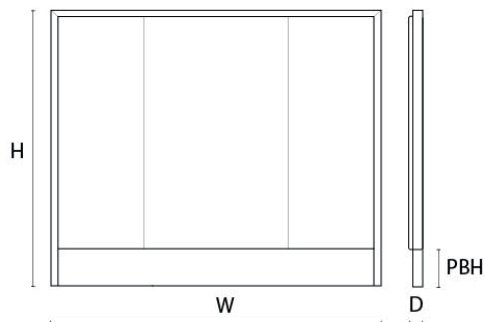

PRODUCT CODE

HEAD-MONT-SKING

ATELIERS LONDON

Bespoke manufacturers of luxury upholstery & cabinetry – Made in London

atelierslondon.com / +44 (0) 208 159 3750 / info@atelierslondon.com