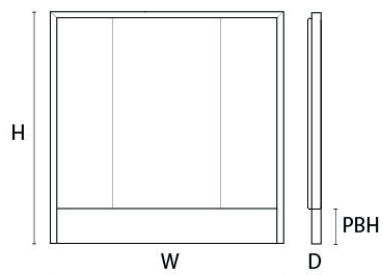

DIMENSIONS

Size Small Double

Headboard

Width (W) 126cm

Depth (D) 8cm

Height (H) 120cm

FABRIC QUANTITY

Plain 2.5m

Velvet & Pattern 3.125m

Leather 5.2sqm

Custom sizes + finishes are available on request.

PRODUCT CODE

HEAD-MONT-SML-DBL

DIMENSIONS

Size Double

Headboard

Width (W) 141cm

Depth (D) 8cm

Height (H) 130cm

FABRIC QUANTITY

Plain 3m

Velvet & Pattern 3.75m

Leather 6.2sqm

Custom sizes + finishes are available on request.