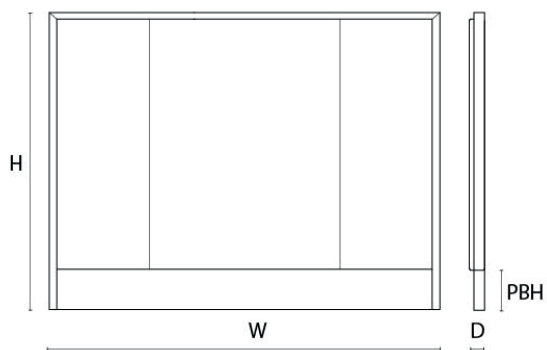

DIMENSIONS

Size Emperor

Headboard

Width (W) 206cm

Depth (D) 8cm

Height (H) 155cm

FABRIC QUANTITY

Plain 5m

Velvet & Pattern 6.25m

Leather 10.3sqm

Custom sizes + finishes are available on request.

PRODUCT CODE

HEAD-MONT-EMP

ATELIERS LONDON

Bespoke manufacturers of luxury upholstery & cabinetry – Made in London

atelierslondon.com / +44 (0) 208 159 3750 / info@atelierslondon.com