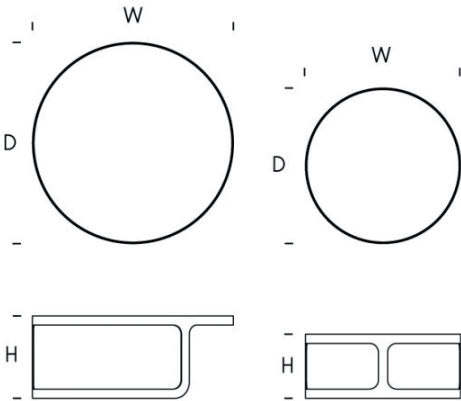

MERCER

Our contemporary Mercer nesting coffee tables, feature dual height, circular marble surfaces that are nestled together to create a striking, and perfectly balanced piece.

The expertly crafted frame is finished in antique brushed brass, topped with a unique opulent marble.

DIMENSIONS

Size A

Depth (D) 85cm/110cm

Height (H) 45cm/45cm

Custom sizes + finishes are available on request.

PRODUCT CODE

COFF-TBL-MERC-SET

© 2022 Ateliers London