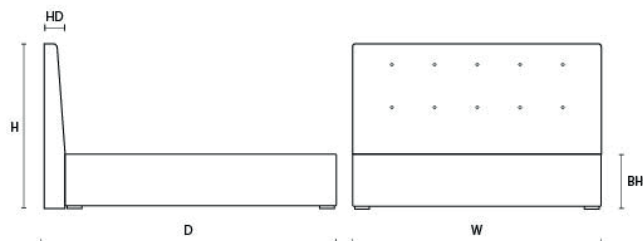

DIMENSIONS

Size King

Headboard

Width (W) 156cm

Depth (D) 16cm

Height (H) 140cm

Bed Base

Width (W) 156cm

Depth (D) 222cm

Height (BH) 35cm

FABRIC QUANTITY

Plain 8m

Velvet & Pattern 10m

Leather 16.5sqm

Custom sizes + finishes are available on request.

PRODUCT CODE

BED-MATH-KING

DIMENSIONS

Size Super King

Headboard

Width (W) 186cm

Depth (D) 16cm

Height (H) 155cm

Bed Base

Width (W) 186cm

Depth (D) 222cm

Height (BH) 35cm

FABRIC QUANTITY

Plain 9m

Velvet & Pattern 11.25m

Leather 18.6sqm

Custom sizes + finishes are available on request.