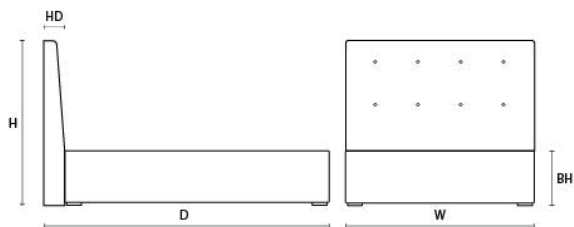

The Mathias bed is also available as a Small Double, Double, King, Super King and Emperor.

DIMENSIONS

Size Single

Headboard

Width (W) 97cm

Depth (D) 16cm

Height (H) 120cm

Bed Base

Size Small Double

Headboard

Width (W) 126cm

Depth (D) 16cm

Height (H) 130cm

Bed Base

Width (W) 126cm

Depth (D) 222cm

Height (BH) 35cm

FABRIC QUANTITY

Plain 6.5m

Velvet & Pattern 8.125m

Leather 13.4sqm

Custom sizes + finishes are available on request.

PRODUCT CODE

BED-MATH-SML-DBL

DIMENSIONS

Size Double

Headboard

Width (W) 141cm

Depth (D) 16cm

Height (H) 130cm

Bed Base

Width (W) 126cm