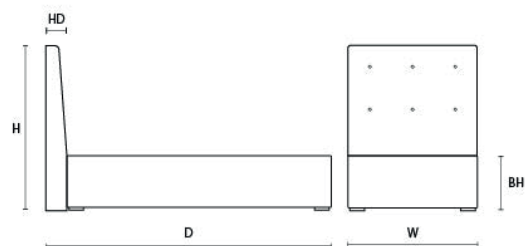

MATHIAS

The Mathias single bed is a well-proportioned, timeless design suitable for traditional and modern interior design schemes. Wrapped in sky blue velvet, offering the perfect support, the bed's headboard features expertly crafted blind tufting. The base offers clean lines with low feet finished in beech ebony ATW01.

The Mathias bed is also available as a Small Double, Double, King, Super King and Emperor.

DIMENSIONS

Size Single

Headboard

Width (W) 97cm

Depth (D) 16cm

Height (H) 120cm

Bed Base

Width (W) 97cm

Depth (D) 212cm

Height (BH) 35cm

FABRIC QUANTITY

Plain 6m

Velvet & Pattern 7.5m

Leather 12.4sqm

Custom sizes + finishes are available on request.

PRODUCT CODE

BED-MATH-SNG

© 2022 Ateliers London

ATELIERS LONDON

Bespoke manufacturers of luxury upholstery & cabinetry – Made in London

atelierslondon.com / +44 (0) 208 159 3750 / info@atelierslondon.com