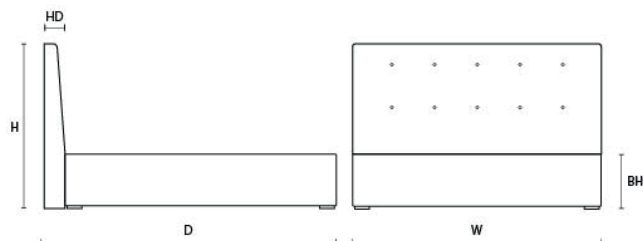

PRODUCT CODE

BED-MATH-SKING

ATELIERS LONDON

Bespoke manufacturers of luxury upholstery & cabinetry – Made in London

atelierslondon.com / +44 (0) 208 159 3750 / info@atelierslondon.com