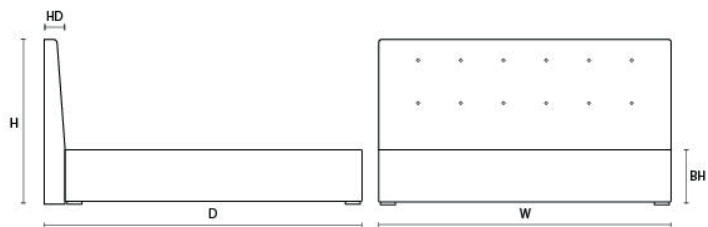

DIMENSIONS

Size Emperor

Headboard

Width (W) 206cm

Depth (D) 16cm

Height (H) 155cm

Bed Base

Width (W) 206cm

Depth (D) 222cm

Height (BH) 35cm

FABRIC QUANTITY

Plain 11m

Velvet & Pattern 13.75m

Leather 22.7sqm

Custom sizes + finishes are available on request.

PRODUCT CODE

BED-MATH-EMP

ATELIERS LONDON

Bespoke manufacturers of luxury upholstery & cabinetry – Made in London

atelierslondon.com / +44 (0) 208 159 3750 / info@atelierslondon.com