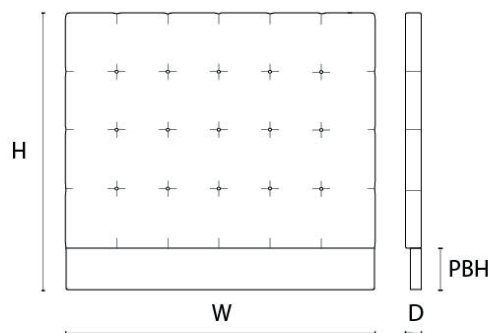

DIMENSIONS

Size Single

Headboard

Width (W) 97cm

Depth (D) 8cm

Height (H) 110cm

FABRIC QUANTITY

Plain 2m

Headboard

Width (W) 141cm

Depth (D) 8cm

Height (H) 145cm

FABRIC QUANTITY

Plain 3m

Velvet & Pattern 3.75m

Leather 6.2sqm

DIMENSIONS

Size King

Headboard

Width (W) 156cm

Depth (D) 8cm

Height (H) 155cm

FABRIC QUANTITY

Plain 3.5m

Velvet & Pattern 4.375m

Leather 7.2sqm

Custom sizes + finishes are available on request.

PRODUCT CODE

HEAD-LANE-KING

DIMENSIONS

Size Super King

Headboard