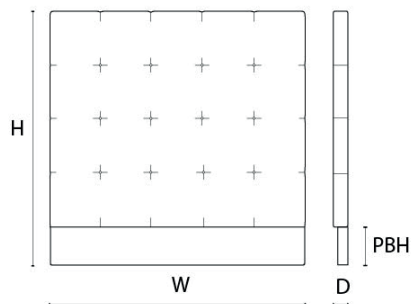

DIMENSIONS

Size Single

Headboard

Width (W) 97cm

Depth (D) 8cm

Height (H) 110cm

FABRIC QUANTITY

Plain 2m

atelierslondon.com / +44 (0) 208 159 3750 / info@atelierslondon.com

DIMENSIONS

Size Small Double

Headboard

Width (W) 126cm

Depth (D) 8cm

Height (H) 130cm

FABRIC QUANTITY

Plain 2.5m

Velvet & Pattern 3.125m

Leather 5.2sqm

Custom sizes + finishes are available on request..

PRODUCT CODE

HEAD-LANE-SML-DBL

DIMENSIONS

Size Double

Headboard

Width (W) 141cm

Depth (D) 8cm

Height (H) 145cm

FABRIC QUANTITY

Plain 3m

Velvet & Pattern 3.75m

Leather 6.2sqm