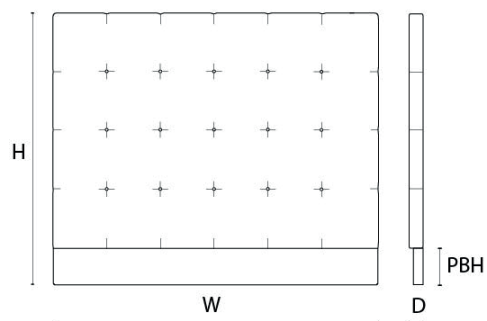

PRODUCT CODE

HEAD-LANE-SKING

ATELIERS LONDON

Bespoke manufacturers of luxury upholstery & cabinetry – Made in London

atelierslondon.com / +44 (0) 208 159 3750 / info@atelierslondon.com