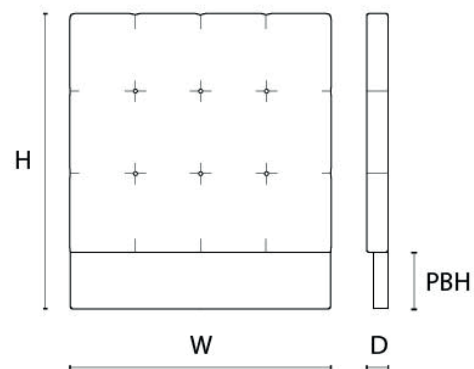

LANESBOROUGH

Glamorous and on trend, the Lanesborough single headboard is wrapped in a plush soft silk, with padded blind tufting details, creating a lustrous and contemporary look.

The Lanesborough headboard is also available as a Small Double, Double, King, Super King and Emperor.

DIMENSIONS

Size Single

Headboard

Width (W) 97cm

Depth (D) 8cm

Height (H) 110cm

FABRIC QUANTITY

Plain 2m

Velvet & Pattern 2.5m

Leather 4.1sqm

Custom sizes + finishes are available on request.

PRODUCT CODE

HEAD-LANE-SNG

© 2022 Ateliers London

ATELIERS LONDON

Bespoke manufacturers of luxury upholstery & cabinetry – Made in London

atelierslondon.com / +44 (0) 208 159 3750 / info@atelierslondon.com