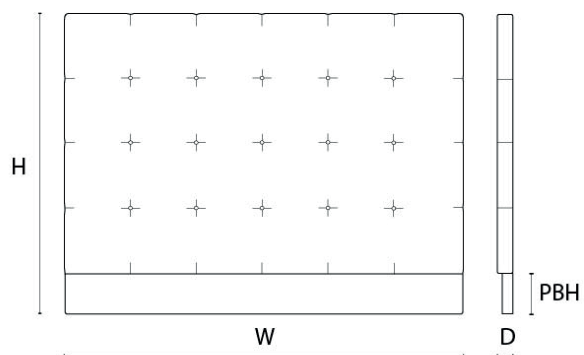

DIMENSIONS

Size Emperor

Headboard

Width (W) 206cm

Depth (D) 8cm

Height (H) 180cm

FABRIC QUANTITY

Plain 5m

Velvet & Pattern 6.25m

Leather 10.3sqm

Custom sizes + finishes are available on request.

PRODUCT CODE

HEAD-LANE-EMP

ATELIERS LONDON

Bespoke manufacturers of luxury upholstery & cabinetry – Made in London

atelierslondon.com / +44 (0) 208 159 3750 / info@atelierslondon.com