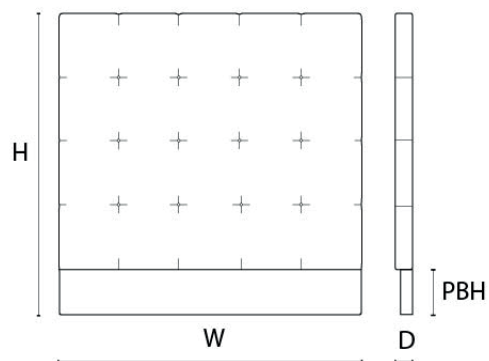

PRODUCT CODE

HEAD-LANE-DBL

ATELIERS LONDON

Bespoke manufacturers of luxury upholstery & cabinetry – Made in London

atelierslondon.com / +44 (0) 208 159 3750 / info@atelierslondon.com