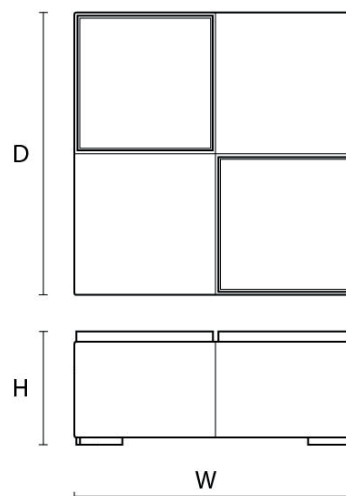

With contrasting beech ebony ATW01 trays on opposing ends, elegantly sitting atop a low-rise plinth.

DIMENSIONS

Size A

Width (W) 90cm

Depth (D) 90cm

Height (H) 45cm

FABRIC QUANTITY

Plain 3m

atelierslondon.com / +44 (0) 208 159 3750 / info@atelierslondon.com

DIMENSIONS

Size B

Width (W) 110cm
Depth (HD) 110cm
Height (H) 45cm

FABRIC QUANTITY

Plain 3.5m
Velvet & Pattern 4.4m
Leather 5.8sqm

Custom sizes + finishes are available on request.

PRODUCT CODE

COFF-TBL-HUTT-B

DIMENSIONS

Size C

Width (W) 130cm
Depth (HD) 130cm
Height (H) 45cm

FABRIC QUANTITY

Plain 4.5m
Velvet & Pattern 5.6m
Leather 7.4sqm

Custom sizes + finishes are available on request.

Depth (HD) 140cm

Height (H) 45cm

FABRIC QUANTITY

Plain 5.5m

Velvet & Pattern 6.9m

Leather 9.1sqm

Custom sizes + finishes are available on request.

PRODUCT CODE