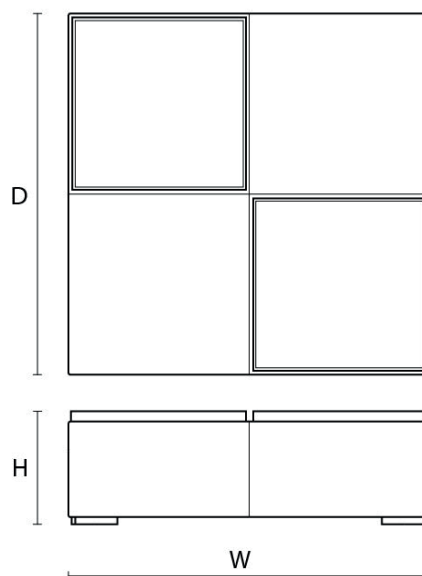

DIMENSIONS

Size D

Width (W) 140cm

Depth (HD) 140cm

Height (H) 45cm

FABRIC QUANTITY

Plain 5.5m

Velvet & Pattern 6.9m

Leather 9.1sqm

Custom sizes + finishes are available on request.

PRODUCT CODE

COFF-TBL-HUTT-D

ATELIERS LONDON

Bespoke manufacturers of luxury upholstery & cabinetry – Made in London

atelierslondon.com / +44 (0) 208 159 3750 / info@atelierslondon.com