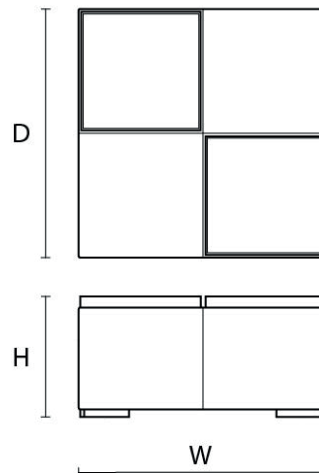

HUTTON

Introducing the Hutton coffee table. Providing timeless diversity, this checkerboard designed coffee table, is expertly created in a highly structured squared shape, neatly upholstered, with precise double stitching details that define its sleek form.

With contrasting beech ebony ATW01 trays on opposing ends, elegantly sitting atop a low-rise plinth.

DIMENSIONS

Size A

Width (W) 90cm

Depth (D) 90cm

Height (H) 45cm

FABRIC QUANTITY

Plain 3m

Velvet & Pattern 3.8m

Leather 5sqm

Custom sizes + finishes are available on request.

PRODUCT CODE

COFF-TBL-HUTT-A

© 2022 Ateliers London

ATELIERS LONDON

Bespoke manufacturers of luxury upholstery & cabinetry – Made in London

atelierslondon.com / +44 (0) 208 159 3750 / info@atelierslondon.com