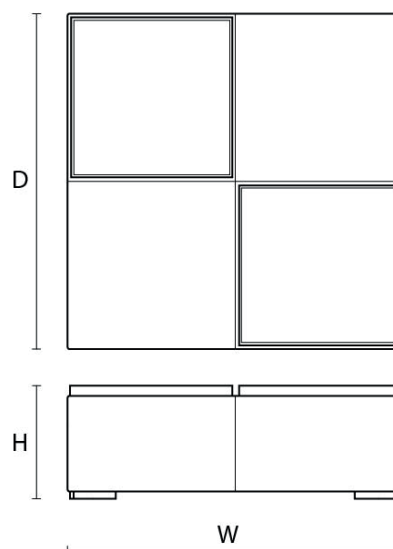

PRODUCT CODE

COFF-TBL-HUTT-C

ATELIERS LONDON

Bespoke manufacturers of luxury upholstery & cabinetry – Made in London

atelierslondon.com / +44 (0) 208 159 3750 / info@atelierslondon.com