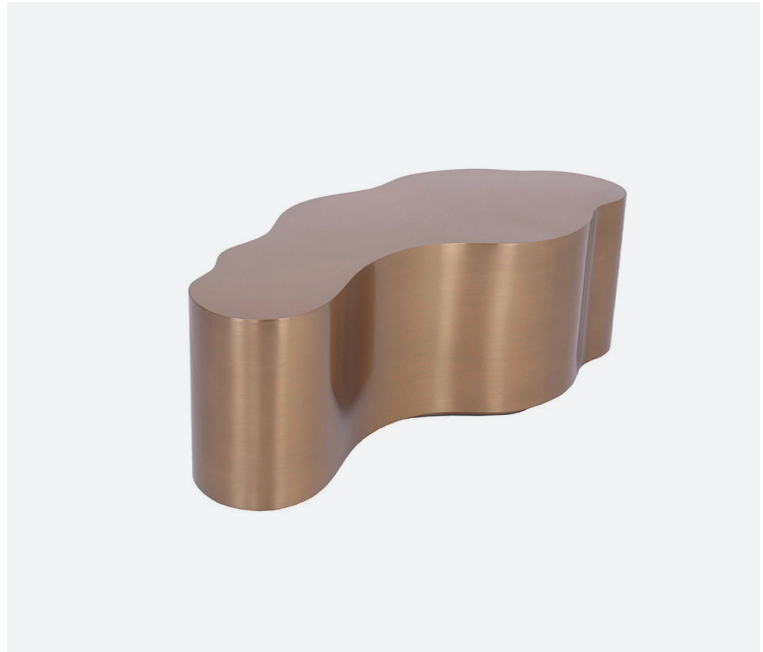

HAMILTON

The Hamilton coffee table is a unique centre piece. The flowing curves, and opulent shape curated in a brushed brass finish, accentuate its organic nature.

DIMENSIONS

Size A

Width (W) 120cm

Depth (D) 52cm

Height (H) 40cm

Custom sizes + finishes are available on request.

PRODUCT CODE

COFF-TBL-HAMI

© 2022 Ateliers London

ATELIERS LONDON

Bespoke manufacturers of luxury upholstery & cabinetry – Made in London

atelierslondon.com / +44 (0) 208 159 3750 / info@atelierslondon.com