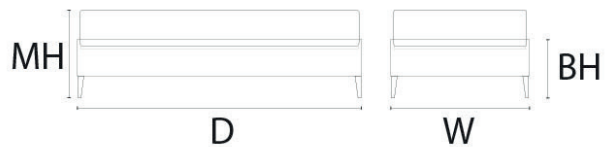

GREYSON

The Greyson single bed base is a simple and elegant bed base, wrapped in a white luscious geometric fabric, with beech ebony ATW01 classic tapered legs. A perfect addition to any style of bedroom.

The Greyson bed base is also available as a Small Double, Double, King, Super King and Emperor.

DIMENSIONS

Size Single

Bed Base

Width (W) 97cm

Depth (D) 196cm

Height (BH) 40cm

FABRIC QUANTITY

Plain 3m

Velvet & Pattern 3.8m

Leather 5sqm

Custom sizes + finishes are available on request.

PRODUCT CODE

BEDBASE-GREY-SNG-A

© 2022 Ateliers London

ATELIERS LONDON

Bespoke manufacturers of luxury upholstery & cabinetry – Made in London

atelierslondon.com / +44 (0) 208 159 3750 / info@atelierslondon.com