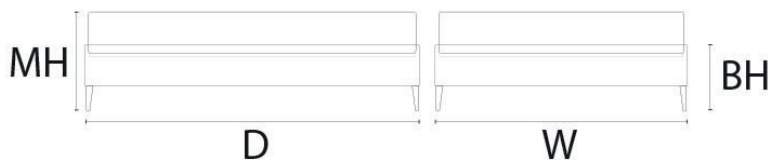

PRODUCT CODE

BEDBASE-GREY-DBL-A

ATELIERS LONDON

Bespoke manufacturers of luxury upholstery & cabinetry – Made in London

atelierslondon.com / +44 (0) 208 159 3750 / info@atelierslondon.com