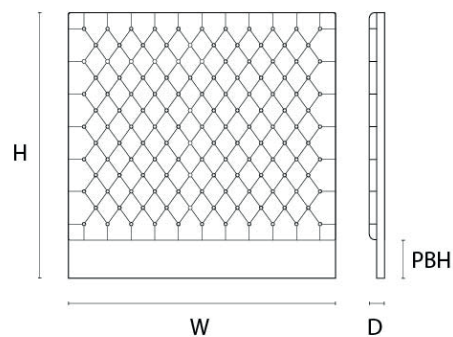

PRODUCT CODE

HEAD-DORC-DBL

ATELIERS LONDON

Bespoke manufacturers of luxury upholstery & cabinetry – Made in London

atelierslondon.com / +44 (0) 208 159 3750 / info@atelierslondon.com