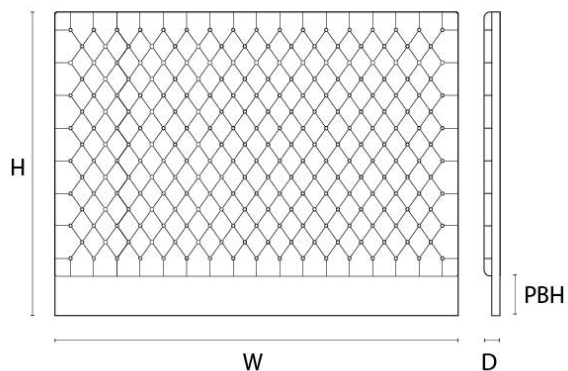

DIMENSIONS

Size Emperor

Headboard

Width (W) 206cm

Depth (D) 10cm

Height (H) 155cm

FABRIC QUANTITY

Plain 7m

Velvet & Pattern 8.75m

Leather 14.4sqm

Custom sizes + finishes are available on request.

PRODUCT CODE

HEAD-DORC-EMP

ATELIERS LONDON

Bespoke manufacturers of luxury upholstery & cabinetry – Made in London

atelierslondon.com / +44 (0) 208 159 3750 / info@atelierslondon.com