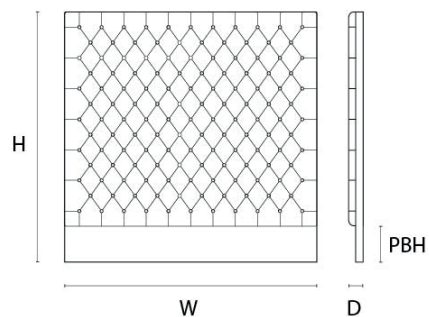

Bespoke manufacturers of luxury upholstery & cabinetry – Made in London

atelierslondon.com / +44 (0) 208 159 3750 / info@atelierslondon.com

DIMENSIONS

Size Small Double

Headboard

Width (W) 126cm

Depth (D) 10cm

Height (H) 136cm

FABRIC QUANTITY

Plain 3.5m

Velvet & Pattern 4.375m

Leather 7.2sqm

Custom sizes + finishes are available on request.

PRODUCT CODE

HEAD-DORC-SML-DBL

DIMENSIONS

Size Double

Headboard

Width (W) 141cm

Depth (D) 10cm

Height (H) 140cm

FABRIC QUANTITY

Plain 4m

DIMENSIONS

Size King

Headboard

Width (W) 156cm

Depth (D) 10cm

Height (H) 140cm

FABRIC QUANTITY

Plain 4.5m