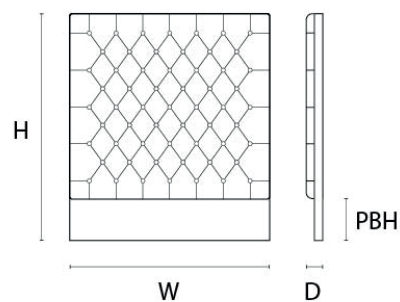

DORCHESTER

This luxurious headboard is beautifully embellished with deep buttoning detail throughout, the Dorchester single headboard lends an indulgent touch of glamour and opulence to the bedroom. A subtle standout, the plush ivory velvet hugs the under-padding, for added comfort.

The Dorchester headboard is also available as a Small Double, Double, King, Super King and Emperor.

DIMENSIONS

Size Single

Headboard

Width (W) 97cm

Depth (D) 10cm

Height (H) 110cm

FABRIC QUANTITY

Plain 3m

Velvet & Pattern 3.75m

Leather 6.2sqm

Custom sizes + finishes are available on request.

PRODUCT CODE

HEAD-DORC-SNG

© 2022 Ateliers London

ATELIERS LONDON

Bespoke manufacturers of luxury upholstery & cabinetry – Made in London

atelierslondon.com / +44 (0) 208 159 3750 / info@atelierslondon.com