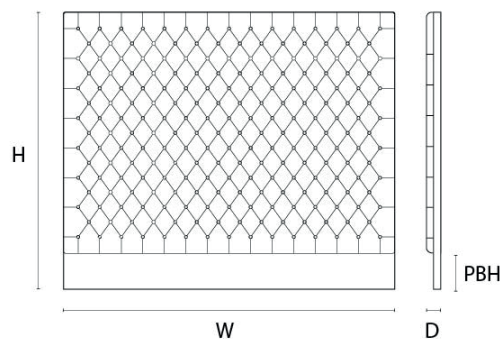

PRODUCT CODE

HEAD-DORC-SKING

ATELIERS LONDON

Bespoke manufacturers of luxury upholstery & cabinetry – Made in London

atelierslondon.com / +44 (0) 208 159 3750 / info@atelierslondon.com