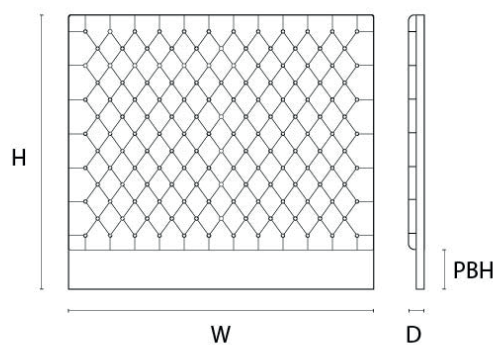

The Dorchester headboard is also available as a Small Double, Double, King, Super King and Emperor.

DIMENSIONS

Size Single

Headboard

Width (W) 97cm

Depth (D) 10cm

Height (H) 110cm

FABRIC QUANTITY

DIMENSIONS

Size Double

Headboard

Width (W) 141cm

Depth (D) 10cm

Height (H) 140cm

FABRIC QUANTITY

Plain 4m

DIMENSIONS

Size King

Headboard

Width (W) 156cm

Depth (D) 10cm

Height (H) 140cm

FABRIC QUANTITY

Plain 4.5m

Velvet & Pattern 5.625m

Leather 9.3sqm

Custom sizes + finishes are available on request.

PRODUCT CODE

HEAD-DORC-KING

DIMENSIONS

Size Super King

Headboard