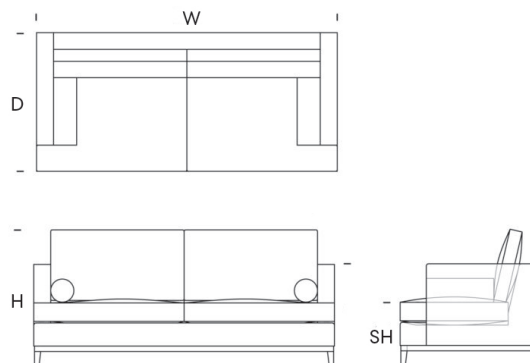

PRODUCT CODE

SOFA-BREN-2.5

ATELIERS LONDON

Bespoke manufacturers of luxury upholstery & cabinetry – Made in London

atelierslondon.com / +44 (0) 208 159 3750 / info@atelierslondon.com