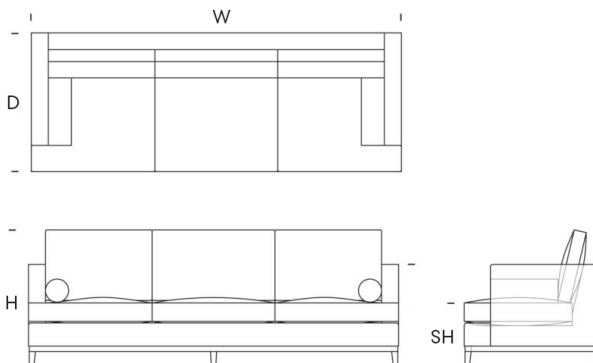

PRODUCT CODE

SOFA-BREN-3.5

ATELIERS LONDON

Bespoke manufacturers of luxury upholstery & cabinetry – Made in London

atelierslondon.com / +44 (0) 208 159 3750 / info@atelierslondon.com