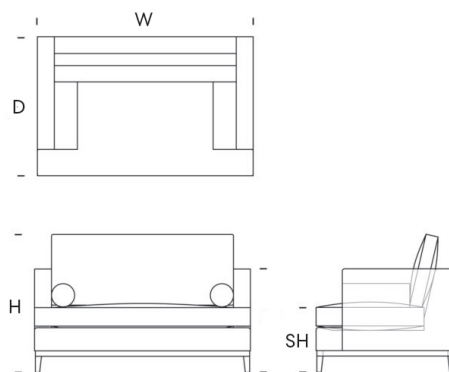

The Brendon is available in various sizes. If you require a dimensional modification please speak to a member of our sales team.

DIMENSIONS

Size A

Width (W) 175cm

Depth (D) 90cm

Height (H) 88cm

Seat Height (SH) 42cm

© 2022 Ateliers London

ATELIERS LONDON

Bespoke manufacturers of luxury upholstery & cabinetry – Made in London

atelierslondon.com / +44 (0) 208 159 3750 / info@atelierslondon.com

DIMENSIONS

Size B

Width (W) 195cm
Depth (D) 90cm
Height (H) 88cm
Seat Height (SH) 42cm
Arm Height (AH) 67cm

FABRIC QUANTITY

Plain 10m
Velvet & Pattern 12.5m
Leather 16.5sqm

Custom sizes + finishes are available on request.

PRODUCT CODE

SOFA-BREN-2.0

DIMENSIONS

Size C

Width (W) 210cm
Depth (D) 90cm
Height (H) 88cm
Seat Height (SH) 42cm
Arm Height (AH) 67cm

atelierslondon.com / +44 (0) 208 159 3750 / info@atelierslondon.com

DIMENSIONS

Size D

Width (W) 225cm

Depth (D) 90cm

Height (H) 88cm

Seat Height (SH) 42cm

Arm Height (AH) 67cm