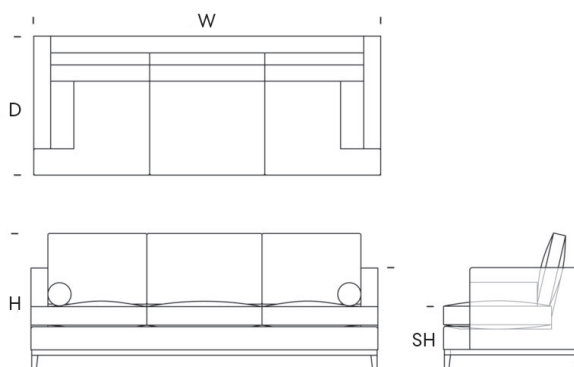

FABRIC QUANTITY

Plain 10m
Velvet & Pattern 12.5m
Leather 16.5sqm

Custom sizes + finishes are available on request.

PRODUCT CODE

SOFA-BREN-2.0

DIMENSIONS

Size C

Width (W) 210cm
Depth (D) 90cm
Height (H) 88cm
Seat Height (SH) 42cm
Arm Height (AH) 67cm

atelierslondon.com / +44 (0) 208 159 3750 / info@atelierslondon.com

DIMENSIONS

Size D

Width (W) 225cm

Depth (D) 90cm

Height (H) 88cm

Seat Height (SH) 42cm

Arm Height (AH) 67cm

FABRIC QUANTITY

Plain 12.5m

Velvet & Pattern 15.625m

Leather 20.625sqm

Custom sizes + finishes are available on request.

PRODUCT CODE

SOFA-BREN-3.0

DIMENSIONS

Size E

Width (W) 240cm

Depth (D) 90cm

Height (H) 88cm

Seat Height (SH) 42cm

Arm Height (AH) 67cm

FABRIC QUANTITY

Plain 14.5m