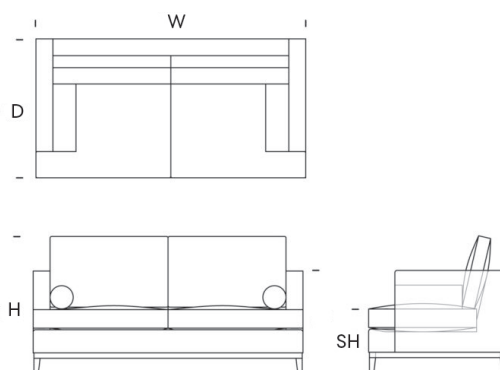

The Brendon is available in various sizes. If you require a dimensional modification please speak to a member of our sales team.

DIMENSIONS

Size A

Width (W) 175cm

Depth (D) 90cm

Height (H) 88cm

Seat Height (SH) 42cm

© 2022 Ateliers London

ATELIERS LONDON

Bespoke manufacturers of luxury upholstery & cabinetry – Made in London

atelierslondon.com / +44 (0) 208 159 3750 / info@atelierslondon.com

DIMENSIONS

Size B

Width (W) 195cm
Depth (D) 90cm
Height (H) 88cm
Seat Height (SH) 42cm
Arm Height (AH) 67cm

FABRIC QUANTITY

Plain 10m
Velvet & Pattern 12.5m
Leather 16.5sqm

Custom sizes + finishes are available on request.

PRODUCT CODE

SOFA-BREN-2.0

DIMENSIONS

Size C

Width (W) 210cm
Depth (D) 90cm
Height (H) 88cm
Seat Height (SH) 42cm
Arm Height (AH) 67cm

atelierslondon.com / +44 (0) 208 159 3750 / info@atelierslondon.com

DIMENSIONS

Size D

Width (W) 225cm

Depth (D) 90cm

Height (H) 88cm

Seat Height (SH) 42cm

Arm Height (AH) 67cm