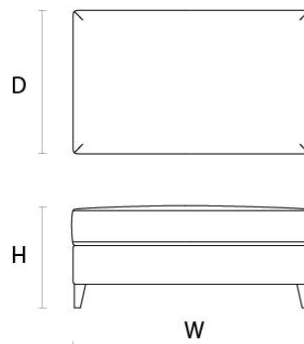

The Blackfriars is available in various sizes.

DIMENSIONS

Size A

Width (W) 80cm

Depth (D) 60cm

Seat Height (SH) 42cm

FABRIC QUANTITY

Plain 2.5m

atelierslondon.com / +44 (0) 208 159 3750 / info@atelierslondon.com

DIMENSIONS

Size B

Width (W) 90cm
Depth (D) 60cm
Seat Height (SH) 42cm

FABRIC QUANTITY

Plain 2.5m
Velvet & Pattern 3.1m
Leather 4.1sqm

Custom sizes + finishes are available on request.

PRODUCT CODE

STOOL-BLAC-B

DIMENSIONS

Size C

Width (W) 100cm
Depth (D) 60cm
Seat Height (SH) 42cm

FABRIC QUANTITY

Plain 3.5m
Velvet & Pattern 4.4m
Leather 5.8sqm

Custom sizes + finishes are available on request.

PRODUCT CODE

STOOL-BLAC-C

ATELIERS LONDON

Bespoke manufacturers of luxury upholstery & cabinetry – Made in London

atelierslondon.com / +44 (0) 208 159 3750 / info@atelierslondon.com

DIMENSIONS

Size D

Width (W) 120cm
Depth (D) 70cm
Seat Height (SH) 42cm