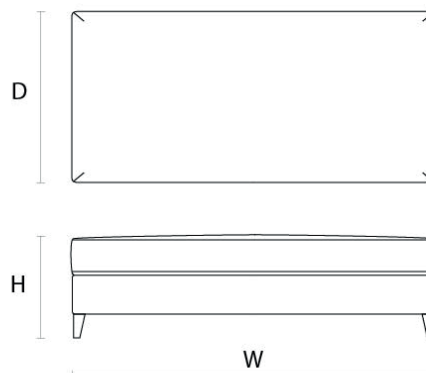

PRODUCT CODE

STOOL-BLAC-E

ATELIERS LONDON

Bespoke manufacturers of luxury upholstery & cabinetry – Made in London

atelierslondon.com / +44 (0) 208 159 3750 / info@atelierslondon.com