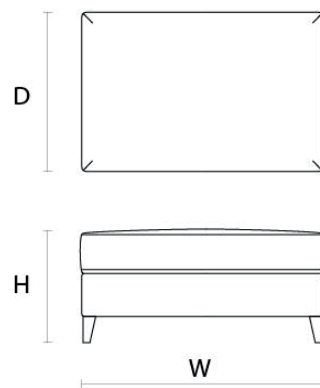

BLACKFRIARS

A simple and clean design, Blackfriars is wrapped in a soft neutral tone velvet, resting on beech walnut ATW07 low tapered legs, which beautifully compliment the natural tones. The loose seat cushion, features self-piping detail, accentuating its simplistic and sleek form. A perfect end of bed bench for any luxurious bedroom setting.

The Blackfriars is available in various sizes.

DIMENSIONS

Size A

Width (W) 80cm

Depth (D) 60cm

Seat Height (SH) 42cm

FABRIC QUANTITY

Plain 2.5m

Velvet & Pattern 3.1m

Leather 4.1sqm

Custom sizes + finishes are available on request.

PRODUCT CODE

STOOL-BLAC-A

© 2022 Ateliers London

ATELIERS LONDON

Bespoke manufacturers of luxury upholstery & cabinetry – Made in London

atelierslondon.com / +44 (0) 208 159 3750 / info@atelierslondon.com