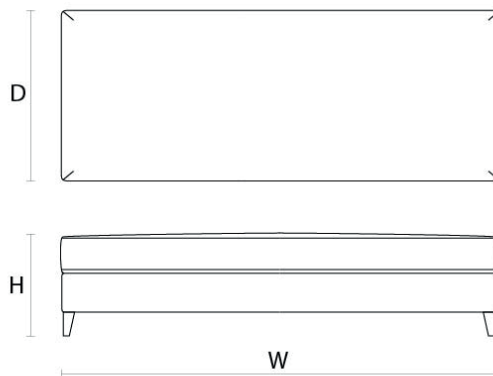

DIMENSIONS

Size F

Width (W) 180cm

Depth (D) 70cm

Seat Height (SH) 42cm

FABRIC QUANTITY

Plain 5.5m

Velvet & Pattern 6.9m

Leather 9.1sqm

Custom sizes + finishes are available on request.

PRODUCT CODE

STOOL-BLAC-F

ATELIERS LONDON

Bespoke manufacturers of luxury upholstery & cabinetry – Made in London

atelierslondon.com / +44 (0) 208 159 3750 / info@atelierslondon.com