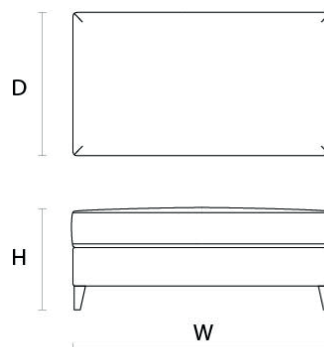

atelierslondon.com / +44 (0) 208 159 3750 / info@atelierslondon.com

DIMENSIONS

Size B

Width (W) 90cm
Depth (D) 60cm
Seat Height (SH) 42cm

FABRIC QUANTITY

Plain 2.5m
Velvet & Pattern 3.1m
Leather 4.1sqm

Custom sizes + finishes are available on request.

PRODUCT CODE

STOOL-BLAC-B

DIMENSIONS

Size C

Width (W) 100cm
Depth (D) 60cm
Seat Height (SH) 42cm

FABRIC QUANTITY

Plain 3.5m
Velvet & Pattern 4.4m
Leather 5.8sqm

Custom sizes + finishes are available on request.

PRODUCT CODE

STOOL-BLAC-C

ATELIERS LONDON

Bespoke manufacturers of luxury upholstery & cabinetry – Made in London

atelierslondon.com / +44 (0) 208 159 3750 / info@atelierslondon.com

DIMENSIONS

Size D

Width (W) 120cm
Depth (D) 70cm
Seat Height (SH) 42cm

FABRIC QUANTITY

Plain 4m
Velvet & Pattern 5m
Leather 6.6sqm

Custom sizes + finishes are available on request.

PRODUCT CODE

STOOL-BLAC-D

DIMENSIONS

Size E

Width (W) 150cm
Depth (D) 70cm
Seat Height (SH) 42cm