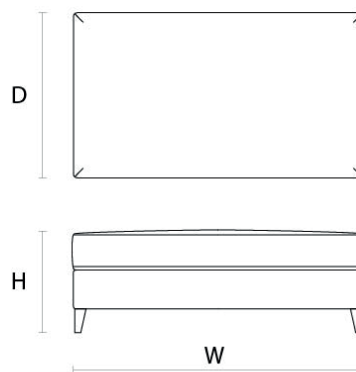

atelierslondon.com / +44 (0) 208 159 3750 / info@atelierslondon.com

DIMENSIONS

Size B

Width (W) 90cm
Depth (D) 60cm
Seat Height (SH) 42cm

FABRIC QUANTITY

Plain 2.5m
Velvet & Pattern 3.1m
Leather 4.1sqm

Custom sizes + finishes are available on request.

PRODUCT CODE

STOOL-BLAC-B

DIMENSIONS

Size C

Width (W) 100cm
Depth (D) 60cm
Seat Height (SH) 42cm

FABRIC QUANTITY

Plain 3.5m
Velvet & Pattern 4.4m
Leather 5.8sqm

Custom sizes + finishes are available on request.

PRODUCT CODE

STOOL-BLAC-C

ATELIERS LONDON

Bespoke manufacturers of luxury upholstery & cabinetry – Made in London

atelierslondon.com / +44 (0) 208 159 3750 / info@atelierslondon.com

DIMENSIONS

Size D

Width (W) 120cm
Depth (D) 70cm
Seat Height (SH) 42cm

FABRIC QUANTITY

Plain 4m
Velvet & Pattern 5m
Leather 6.6sqm

Custom sizes + finishes are available on request.

PRODUCT CODE

STOOL-BLAC-D

DIMENSIONS

Size E

Width (W) 150cm
Depth (D) 70cm
Seat Height (SH) 42cm